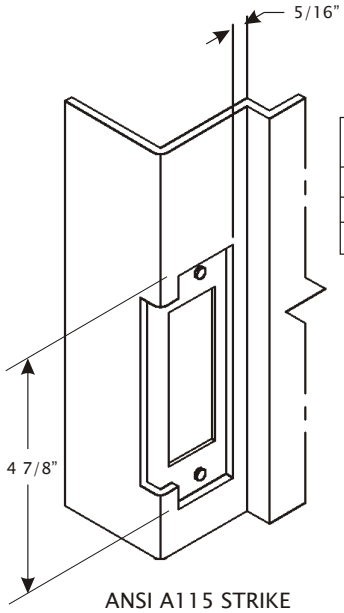

# TECHNICAL DATA SHEET

**F - 300 - 01**  
**FRAMES FOR 1 3/4"**  
**DUTCH DOORS**

FRAME HEIGHT	DIMENSION X	DIMENSION Y
6'-8"	1'-7 7/16"	10 3/8"
7'-0"	1'-11 7/16"	10 3/8"
7'-2"	2'-1 7/16"	12 3/8"

**Issue Date: January 2006**