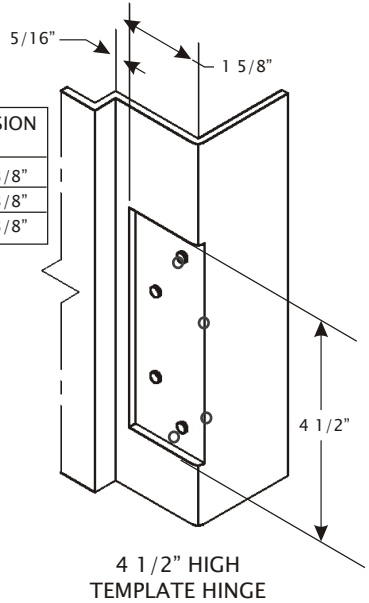

# TECHNICAL DATA SHEET

**F - 300 - 01**  
**FRAMES FOR 1 3/4"**  
**DUTCH DOORS**

FRAME HEIGHT	DIMENSION X	DIMENSION Y
6'-8"	1'-7 7/16"	10 3/8"
7'-0"	1'-11 7/16"	10 3/8"
7'-2"	2'-1 7/16"	12 3/8"

**Issue Date: January 2006**