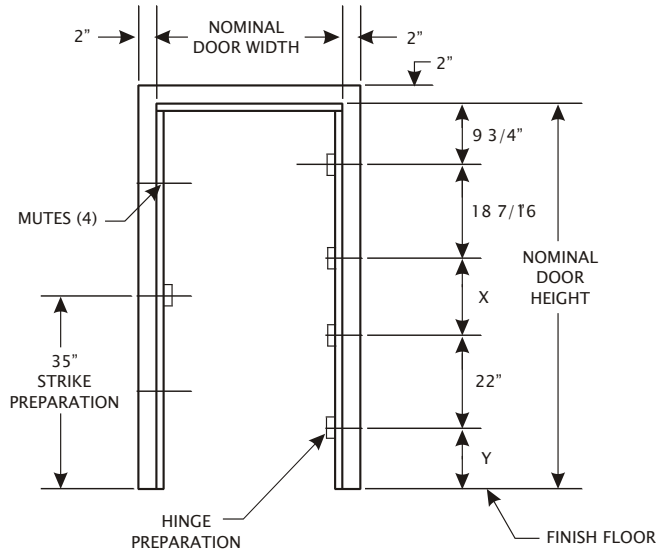

# TECHNICAL DATA SHEET

**F - 300 - 01**  
**FRAMES FOR 1 3/4"**  
**DUTCH DOORS**

FRAME HEIGHT	DIMENSION X	DIMENSION Y
6'-8"	1'-7 7/16"	10 3/8"
7'-0"	1'-11 7/16"	10 3/8"
7'-2"	2'-1 7/16"	12 3/8"

**Issue Date: January 2006**